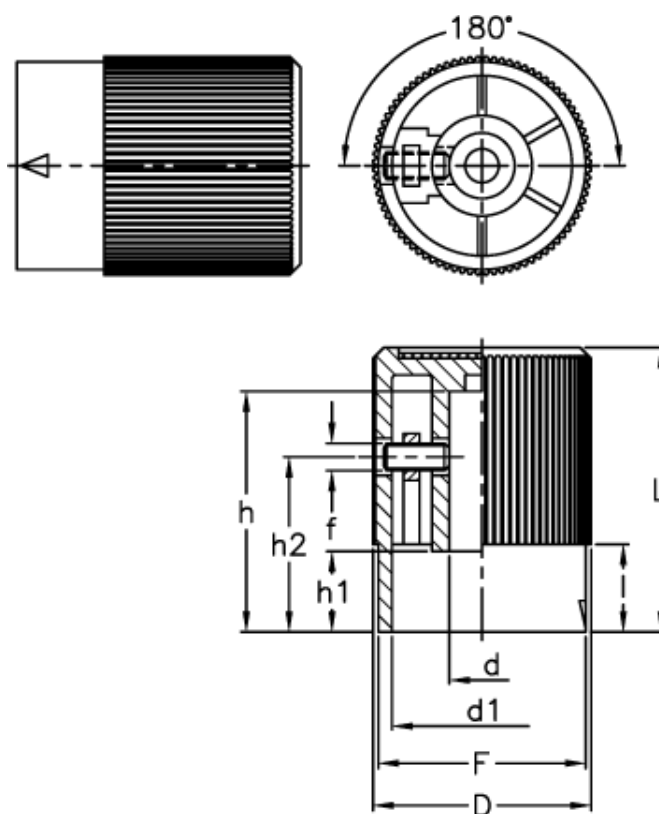

# Data Sheet

Article number: 2306031131

Description: Knurled grip knob w/index 31131  
IZP.30 N-8+K

## Measures

D	= 32	l	= 13
d1	= 25	L	= 38
d H8	= 8		
f	= M4		
F	= 30		
h	= 30		
h1	= 13		
h2	= 23		